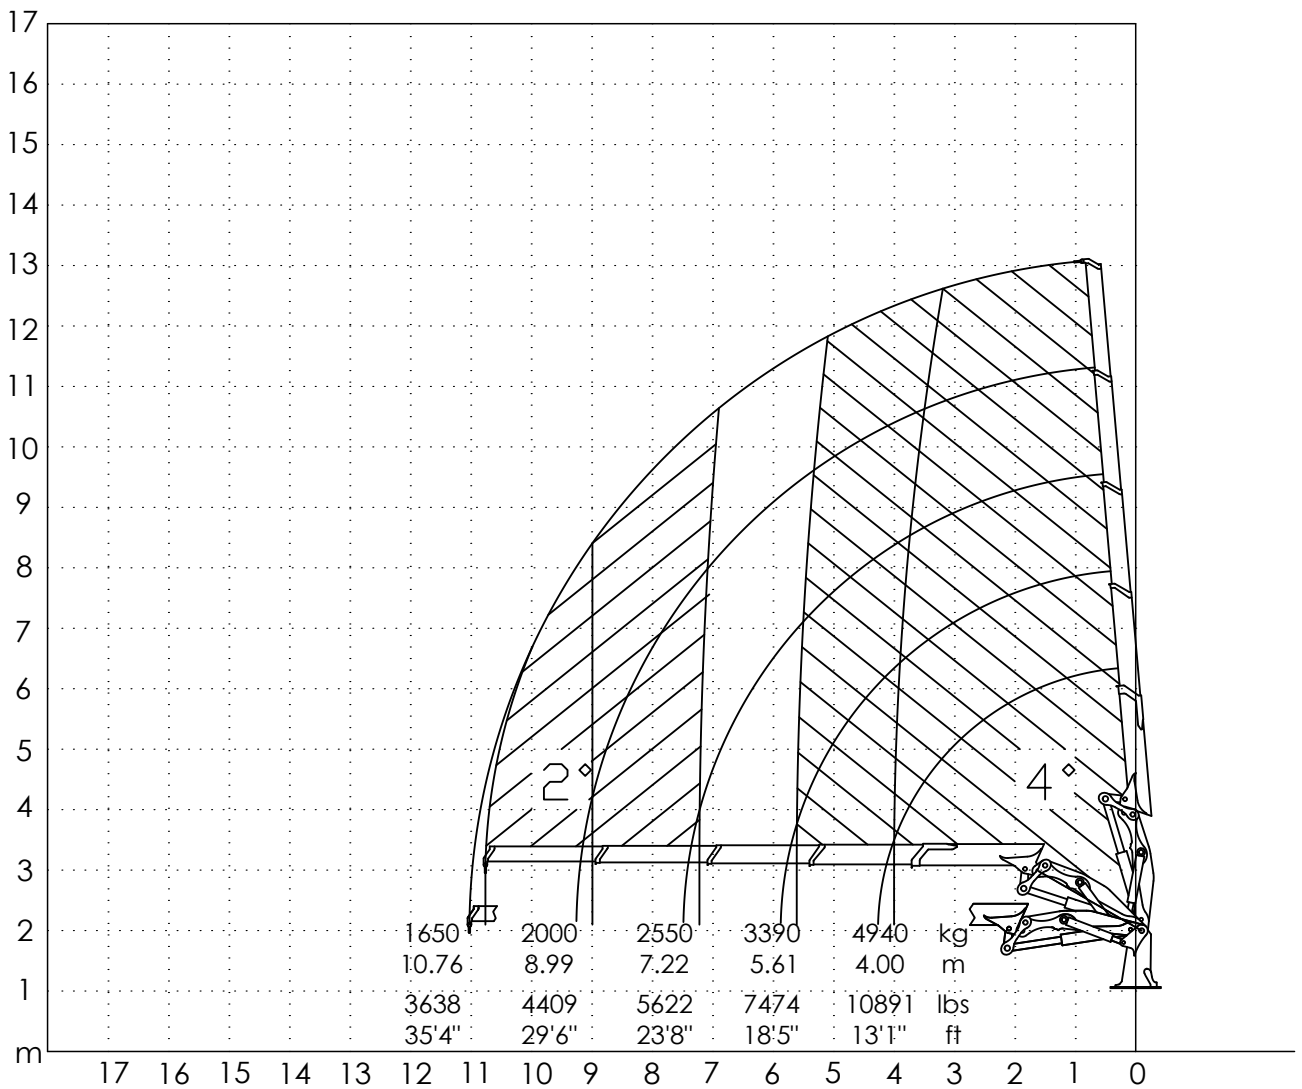

Cod.: 090-DIA-07655

1:125

DIAGRAMMA DELLE PORTATE (kg-lbs)

CAPACITY DIAGRAM (kg-lbs)

TRAGLASTDIAGRAMM (kg-lbs)

LASTENDIAGRAM (kg-lbs)

TABLEAU DES CHARGES (kg-lbs)

DIAGRAMA DE LAS CARGAS (kg-lbs)

JMG

MC 22500RE

Cod.: 090-DIA-07658

1:125