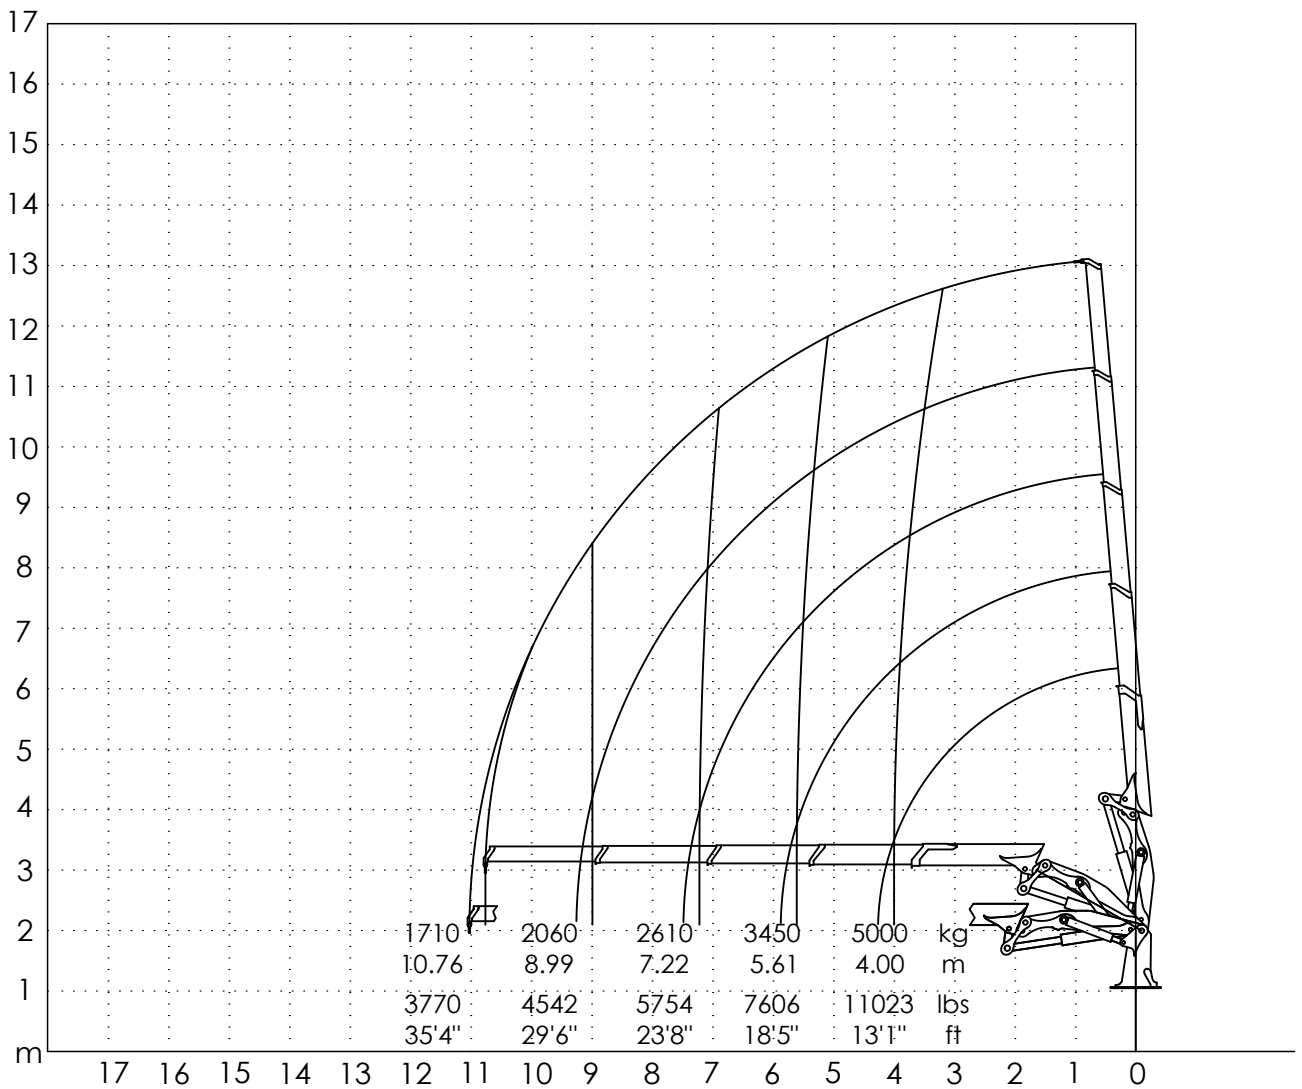

DIAGRAMMA DELLE PORTATE (kg-lbs)

CAPACITY DIAGRAM (kg-lbs)

TRAGLASTDIAGRAMM (kg-lbs)

LASTENDIAGRAM (kg-lbs)

TABEAU DES CHARGES (kg-lbs)

DIAGRAMA DE LAS CARGAS (kg-lbs)

JMG

MC 2250RE

Cod.: 090-DIA-07655

1:125

DIAGRAMMA DELLE PORTATE (kg-lbs)

CAPACITY DIAGRAM (kg-lbs)

TRAGLASTDIAGRAMM (kg-lbs)

LASTENDIAGRAM (kg-lbs)

TABLEAU DES CHARGES (kg-lbs)

DIAGRAMA DE LAS CARGAS (kg-lbs)

JMG

MC 22500RE

Cod.: 090-DIA-07658

1:125