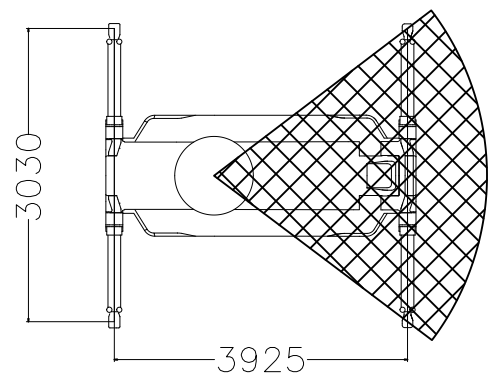

Cod.: 090-DIA-07655

1:125

DIAGRAMMA DELLE PORTATE (kg-lbs)

CAPACITY DIAGRAM (kg-lbs)

TRAGLASTDIAGRAMM (kg-lbs)

LASTENDIAGRAM (kg-lbs)

TABLEAU DES CHARGES (kg-lbs)

DIAGRAMA DE LAS CARGAS (kg-lbs)

JMG

MC 22500RE

Cod.: 090-DIA-07658

1:125