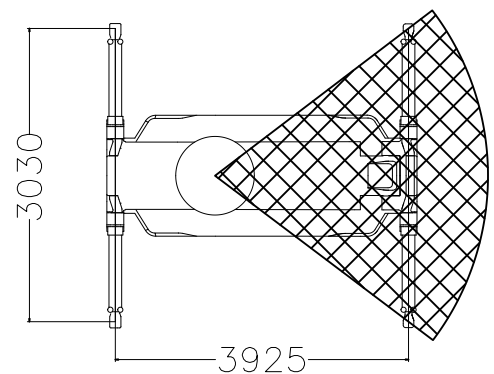

DIAGRAMMA DELLE PORTATE (kg-lbs)

CAPACITY DIAGRAM (kg-lbs)

TRAGLASTDIAGRAMM (kg-lbs)

LASTENDIAGRAM (kg-lbs)

TABEAU DES CHARGES (kg-lbs)

DIAGRAMA DE LAS CARGAS (kg-lbs)

JMG

MC 2250RE

Cod.: 090-DIA-07655

1:125

DIAGRAMMA DELLE PORTATE (kg-lbs)

CAPACITY DIAGRAM (kg-lbs)

TRAGLASTDIAGRAMM (kg-lbs)

LASTENDIAGRAM (kg-lbs)

TABLEAU DES CHARGES (kg-lbs)

DIAGRAMA DE LAS CARGAS (kg-lbs)

JMG

MC 22500RE

Cod.: 090-DIA-07658

1:125