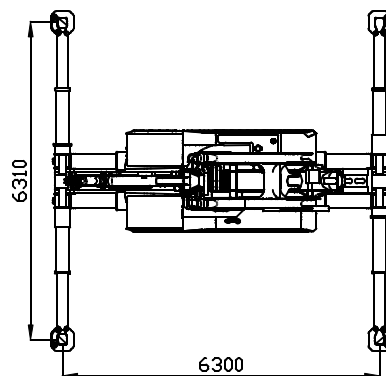

DIAGRAMMA DELLE PORTATE (kg-lbs)
CAPACITY DIAGRAM (kg-lbs)
TRAGLASTDIAGRAMM (kg-lbs)
LASTENDIAGRAM (kg-lbs)
TABLEAU DES CHARGES (kg-lbs)
DIAGRAMA DE LAS CARGAS (kg-lbs)

JMG

Portate con argano
Tiro max diretto 2500 daN
Massa bozzello e rinvii 150 kg

Max pull one line 2500 daN
Block and pulleys 150 kg

MC 50000TE

Cod.: 090-DIA-10309

1:66