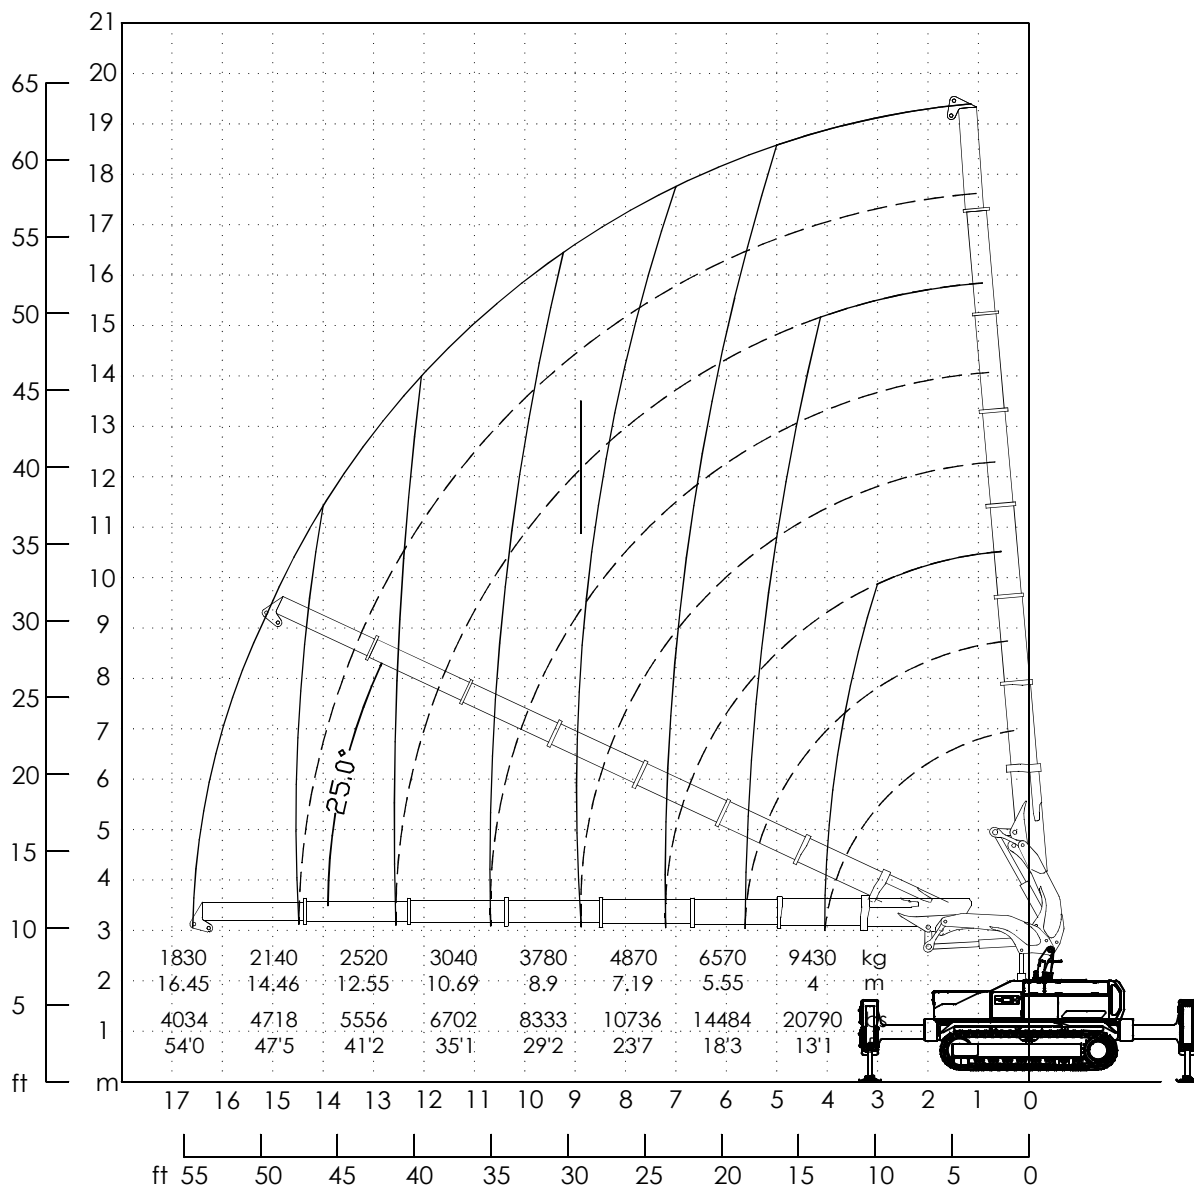

DIAGRAMMA DELLE PORTATE (kg-lbs)  
 CAPACITY DIAGRAM (kg-lbs)  
 TRAGLASTDIAGRAMM (kg-lbs)  
 LASTENDIAGRAM (kg-lbs)  
 TABLEAU DES CHARGES (kg-lbs)  
 DIAGRAMA DE LAS CARGAS (kg-lbs)

## MC 50000TE

Cod.: 090-DIA-10308  $\frac{1}{1:66}$

DIAGRAMMA DELLE PORTATE (kg-lbs)  
 CAPACITY DIAGRAM (kg-lbs)  
 TRAGLASTDIAGRAMM (kg-lbs)  
 LASTENDIAGRAM (kg-lbs)  
 TABLEAU DES CHARGES (kg-lbs)  
 DIAGRAMA DE LAS CARGAS (kg-lbs)

# JMG

Portate con argano  
 Tiro max diretto 2500 daN  
 Massa bozzello e rinvii 150 kg

Max pull one line 2500 daN  
 Block and pulleys 150 kg

## MC 50000TE

Cod.: 090-DIA-10309

1:66