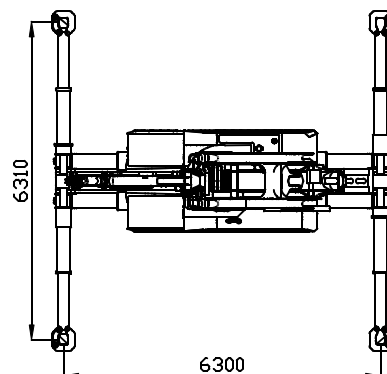

DIAGRAMMA DELLE PORTATE (kg-lbs)  
 CAPACITY DIAGRAM (kg-lbs)  
 TRAGLASTDIAGRAMM (kg-lbs)  
 LASTENDIAGRAM (kg-lbs)  
 TABLEAU DES CHARGES (kg-lbs)  
 DIAGRAMA DE LAS CARGAS (kg-lbs)

## MC 50000TE

Cod.: 090-DIA-10308  $\frac{1}{1:66}$

DIAGRAMMA DELLE PORTATE (kg-lbs)  
 CAPACITY DIAGRAM (kg-lbs)  
 TRAGLASTDIAGRAMM (kg-lbs)  
 LASTENDIAGRAM (kg-lbs)  
 TABLEAU DES CHARGES (kg-lbs)  
 DIAGRAMA DE LAS CARGAS (kg-lbs)

## MC 50000TE

Cod.: 090-DIA-10309

1:66