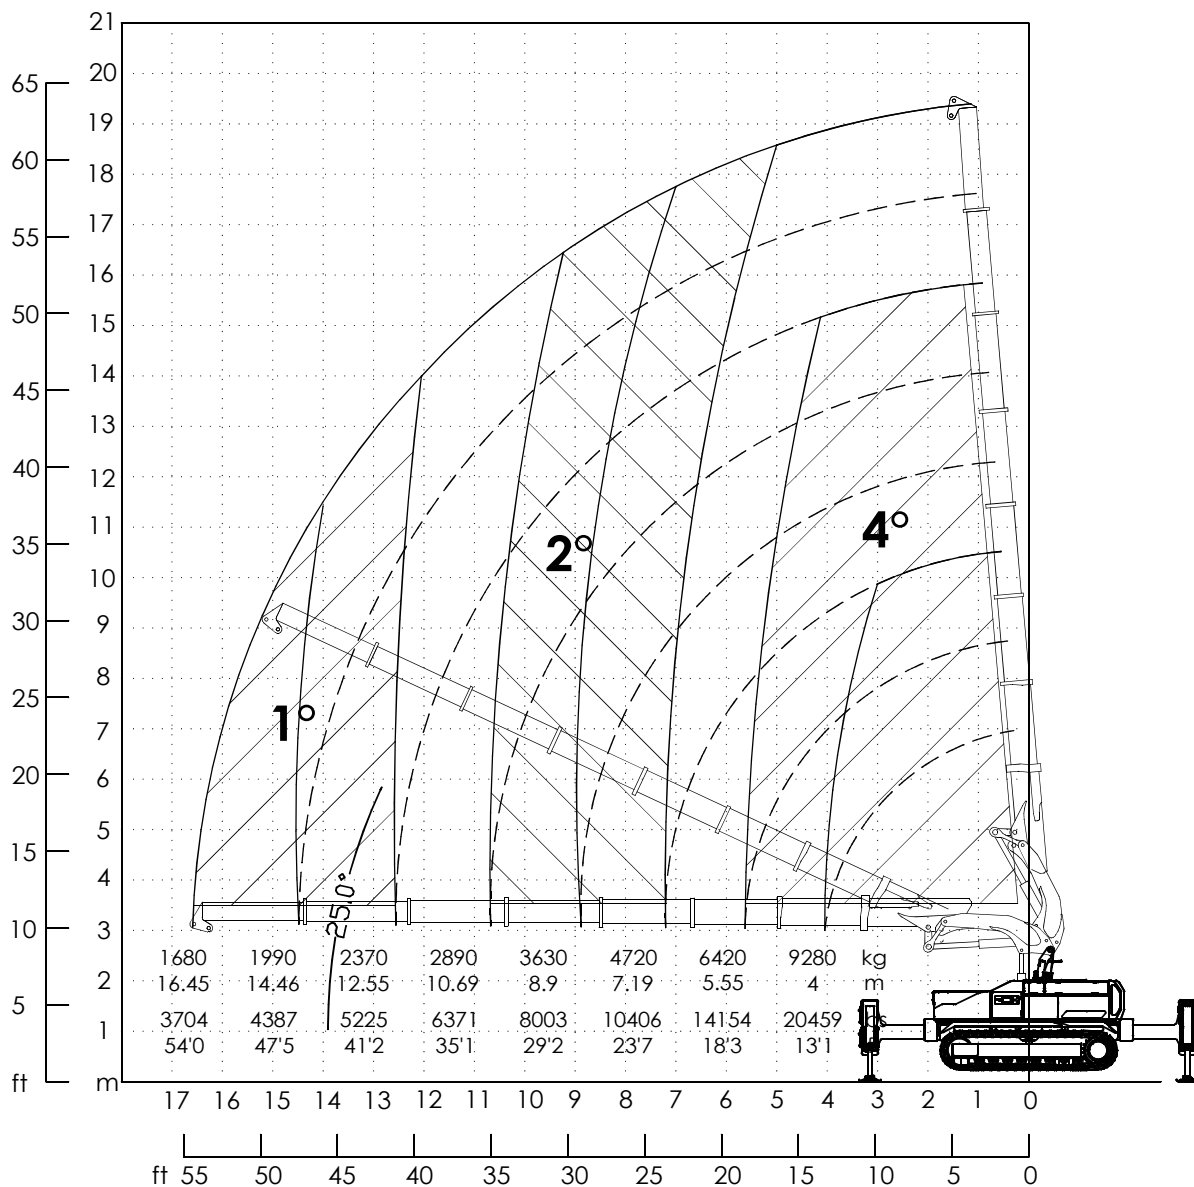

DIAGRAMMA DELLE PORTATE (kg-lbs)
CAPACITY DIAGRAM (kg-lbs)
TRAGLASTDIAGRAMM (kg-lbs)
LASTENDIAGRAM (kg-lbs)
TABLEAU DES CHARGES (kg-lbs)
DIAGRAMA DE LAS CARGAS (kg-lbs)

JMG

Portate con argano
Tiro max diretto 2500 daN
Massa bozzello e rinvii 150 kg

Max pull one line 2500 daN
Block and pulleys 150 kg

MC 50000TE

Cod.: 090-DIA-10309

1:66